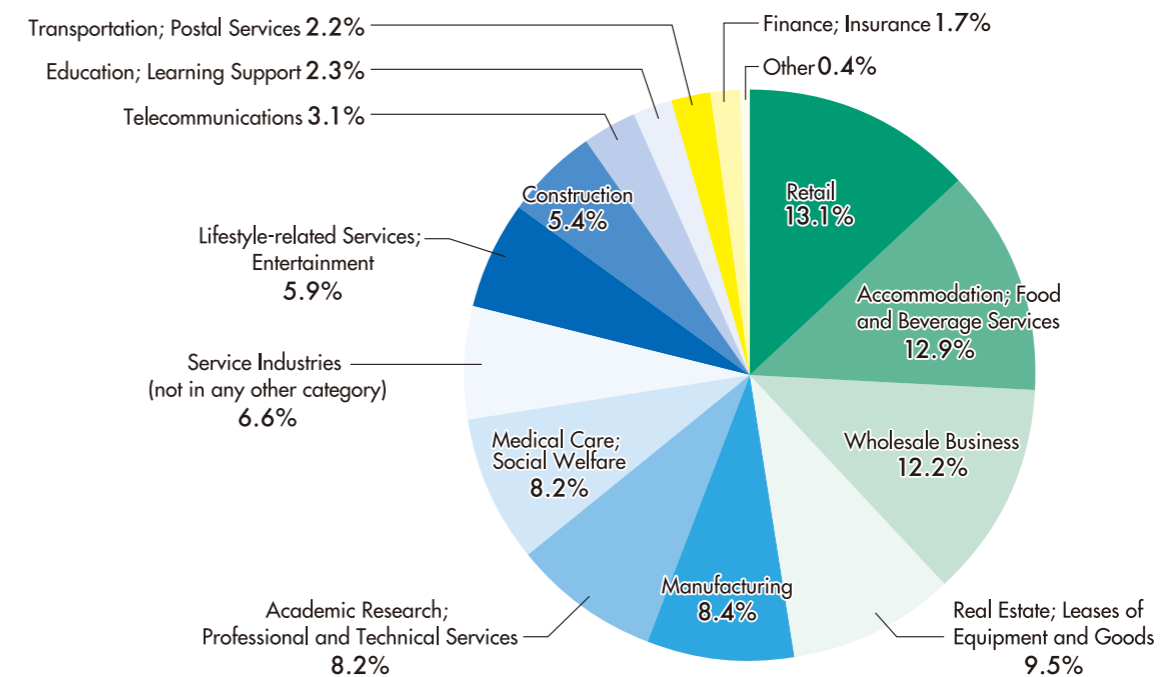

Composition Ratio of Osaka's Privately Managed Businesses

Source: 2021 Economic Census for Business Activity

Osaka Business Development Agency, a public body responsible for supporting SMEs of Osaka City Government

Osaka Business Development Agency is a public body that implements Osaka City's support policies for SMEs. At the Osaka Business Development Agency, various business support programs are offered at each location:

- **Business Innovation Center Osaka, a comprehensive support base for SMEs**
- **Osaka Innovation Hub, a base for creating innovation where entrepreneurs and technical professionals can gather to address challenges on the global stage**
- **TEQS, an incubator base that promotes the utilization of advanced technologies**